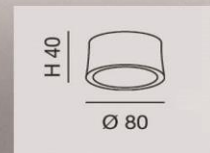

3440-71-102 PONZA white
not dimmable

LED led warmwhite 7W 630lm