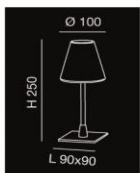

3389-30-101 SIRIO black

3389-30-102 SIRIO white

LED led warmwhite 6W 540lm

switch

3414-30-102 ADRIA white

G9

touchdimmer

2500-30-178 LUCY
satined nickel - white glass