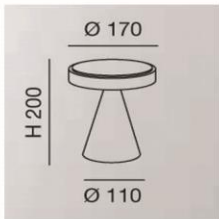

3389-30-101 SIRIO black

3389-30-102 SIRIO white

LED led warmwhite 6W 540lm

switch

3414-30-102 ADRIA white

G9

touchdimmer

2500-30-178 LUCY
satined nickel - white glass