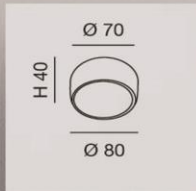

3428-71-102 VASTO white
not dimmable