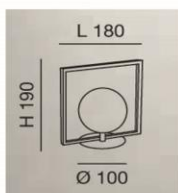

touchdimmer

G9

2513-30-178 MORGANA
satined nickel - white glass

G9

touchdimmer

2561-30-178 GAIA
satined nickel - white glass

LED led warmwhite 6W 540lm

switch